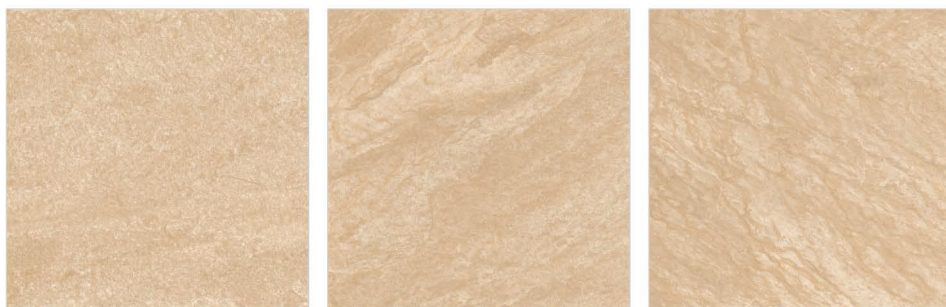

AREZIA SLATE BEIGE

COLORBODY
R11 SURFACE

600x600mm

Available Sizes

600x1200mm
600x900mm

20 mm **OUTDOOR PORCELAIN**

5
RANDOM

BLACK SLATE NATURAL