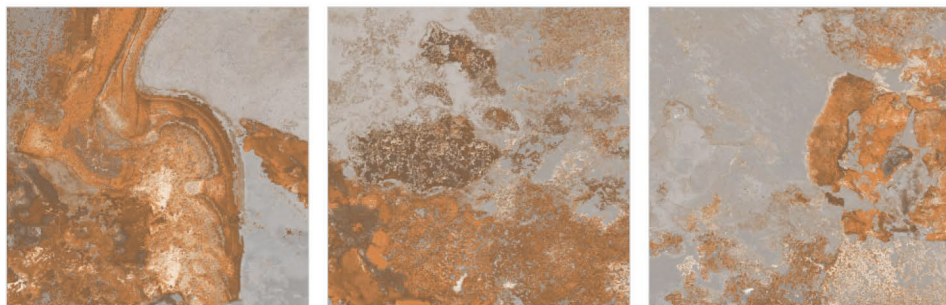

**COLORBODY
R11 SURFACE**

600x600mm

Available Sizes

600x1200mm

600x900mm

20 mm **OUTDOOR
PORCELAIN**

6
RANDOM

**FABBRICANO
CERAMICHE**
AN ITALIAN ARCHITECTURAL FABRIC