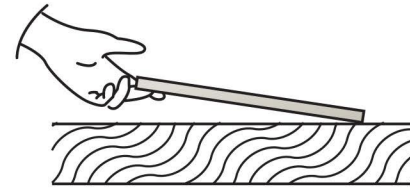

DRY LAYING ON GRASS

The surfaces of the collection can be perfectly laid on the grass of your garden areas, lawns, and more to create an amazing stepping way.

LAYING ON SCREED

The outdoor porcelain tiles can be fixed over screed to create a floor for high performance for use in exceptionally high-stress areas.

INSTALLATION ON GRASS COULD BE DONE IN TWO WAYS.

On Gravel Base

To install the surfaces on a gravel base in your grass area, place tiles to mark and check arrangement. Mark around the tiles and dig out the top layer of the grass. In the hollow space fill gravel and lay tiles firmly.

Direct

To install tiles on the grass directly, place tiles to mark and check arrangement. Mark around the tiles and remove them. Dig out the top layer of the grass and place tiles firmly in the hollow keeping proper distance between tiles.