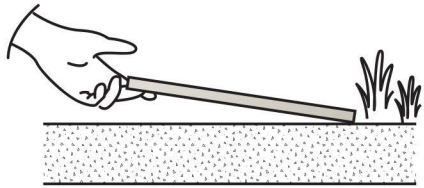

HOW TO INSTALL ON SCREED WITH ADHESIVE

Dig up the soil and compact the ground over which tiles will be laid. Place a layer of crushed gravel as a base and thereafter place the tiles including optional steel mesh. Install the tile with the help of an exterior grade elastic adhesive leaving a gap of at least 5mm at every joint.

LAYING ON GRAVEL

The outdoor porcelain tiles of the Zenith Stone collection can be multi-functionally applied on gravel to create fancy and functional outdoor spaces.

HOW TO INSTALL

Dig the soil at least 10cm during warm and dry weather or deeper in a cold or wet climate. Compact the soil at the base at a leaning angle to avoid water stagnation. Place a layer of gravel and compact again. Place a layer of new gravel or sand for a leveled surface. Then, lay the tile leaving a gap of 5mm at joints.

Tile spacers could also be used for easy installation. Level the surface with a straight edge and use a rubber hammer to rectify the minor height differences if any. Fill the joints with a thin layer of sand or polymeric sand.

OUTDOOR LAYING ON RAISED FLOORING

A raised-level flooring can be created on terraces or accessible attics, it is possible to allow water or rainwater drainage.

Prepare an even base with screed with desired slope and levels. Position the pedestal according to the desired size and use the slope corrector, if necessary. Install the tiles as desired and carefully over the frames of the pedestals or on the pedestals directly. During the installation process, correctly adjust each pedestal to achieve a smooth flat floor.