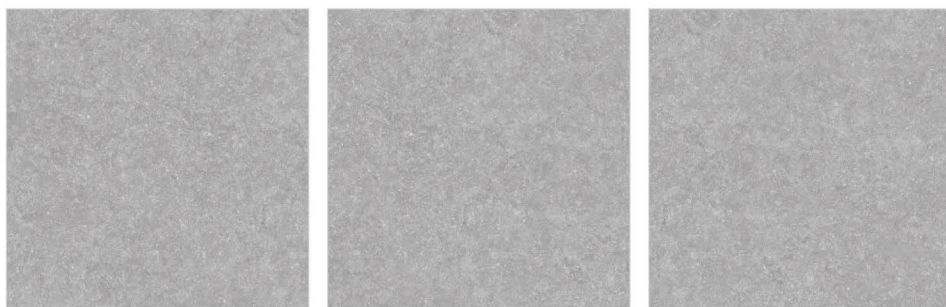

FOSSIL GREY

**COLORBODY
R11 SURFACE**

600x600mm

Available Sizes

**600x1200mm
600x900mm**

20 mm **OUTDOOR
PORCELAIN**

6
RANDOM

KANDLA GREY NATURAL