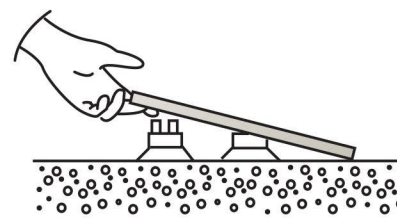

Direct

To install tiles on the grass directly, place tiles to mark and check arrangement. Mark around the tiles and remove them. Dig out the top layer of the grass and place tiles firmly in the hollow keeping proper distance between tiles.

HOW TO INSTALL ON SCREED WITH ADHESIVE

Dig up the soil and compact the ground over which tiles will be laid. Place a layer of crushed gravel as a base and thereafter place the tiles including optional steel mesh. Install the tile with the help of an exterior grade elastic adhesive leaving a gap of at least 5mm at every joint.

LAYING ON GRAVEL

The outdoor porcelain tiles of the Zenith Stone collection can be multi-functionally applied on gravel to create fancy and functional outdoor spaces.

HOW TO INSTALL

Dig the soil at least 10cm during warm and dry weather or deeper in a cold or wet climate. Compact the soil at the base at a leaning angle to avoid water stagnation. Place a layer of gravel and compact again. Place a layer of new gravel or sand for a leveled surface. Then, lay the tile leaving a gap of 5mm at joints.

Tile spacers could also be used for easy installation. Level the surface with a straight edge and use a rubber hammer to rectify the minor height differences if any. Fill the joints with a thin layer of sand or polymeric sand.