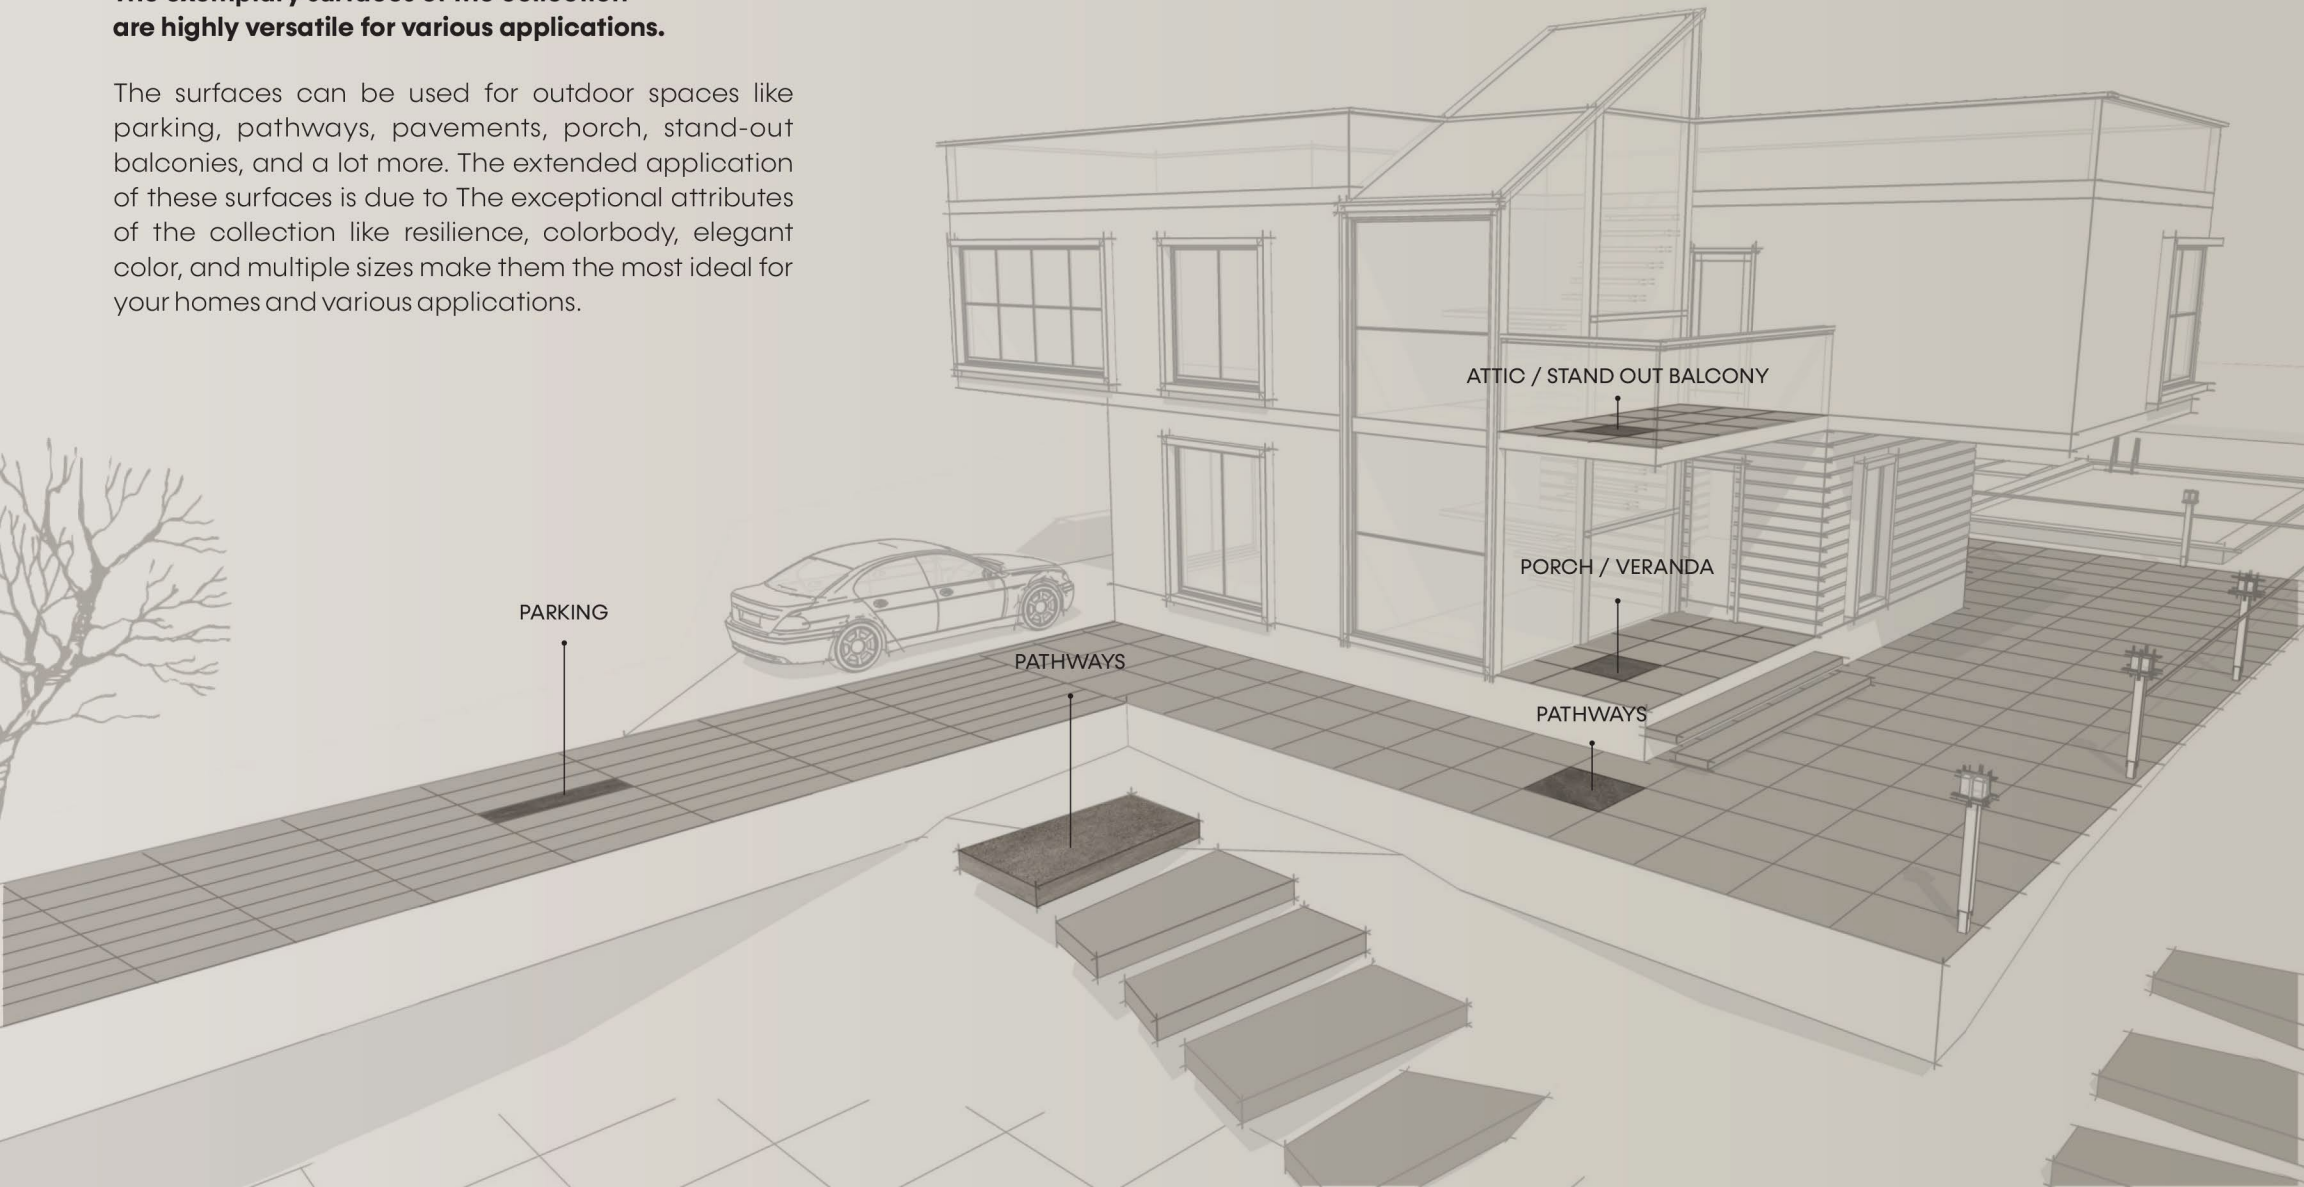

600x1200mm
60x120cm

600x900mm
60x90cm

600x600mm
60x60cm

03 Application

The exemplary surfaces of the collection are highly versatile for various applications.

The surfaces can be used for outdoor spaces like parking, pathways, pavements, porch, stand-out balconies, and a lot more. The extended application of these surfaces is due to the exceptional attributes of the collection like resilience, colorbody, elegant color, and multiple sizes make them the most ideal for your homes and various applications.