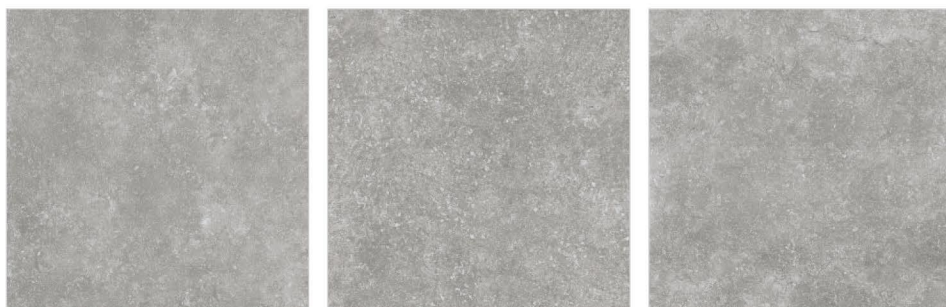

BLUESTONE LIGHT

**COLORBODY
R11 SURFACE**

600x600mm

Available Sizes

600x1200mm

600x900mm

20 mm **OUTDOOR
PORCELAIN**

5
RANDOM