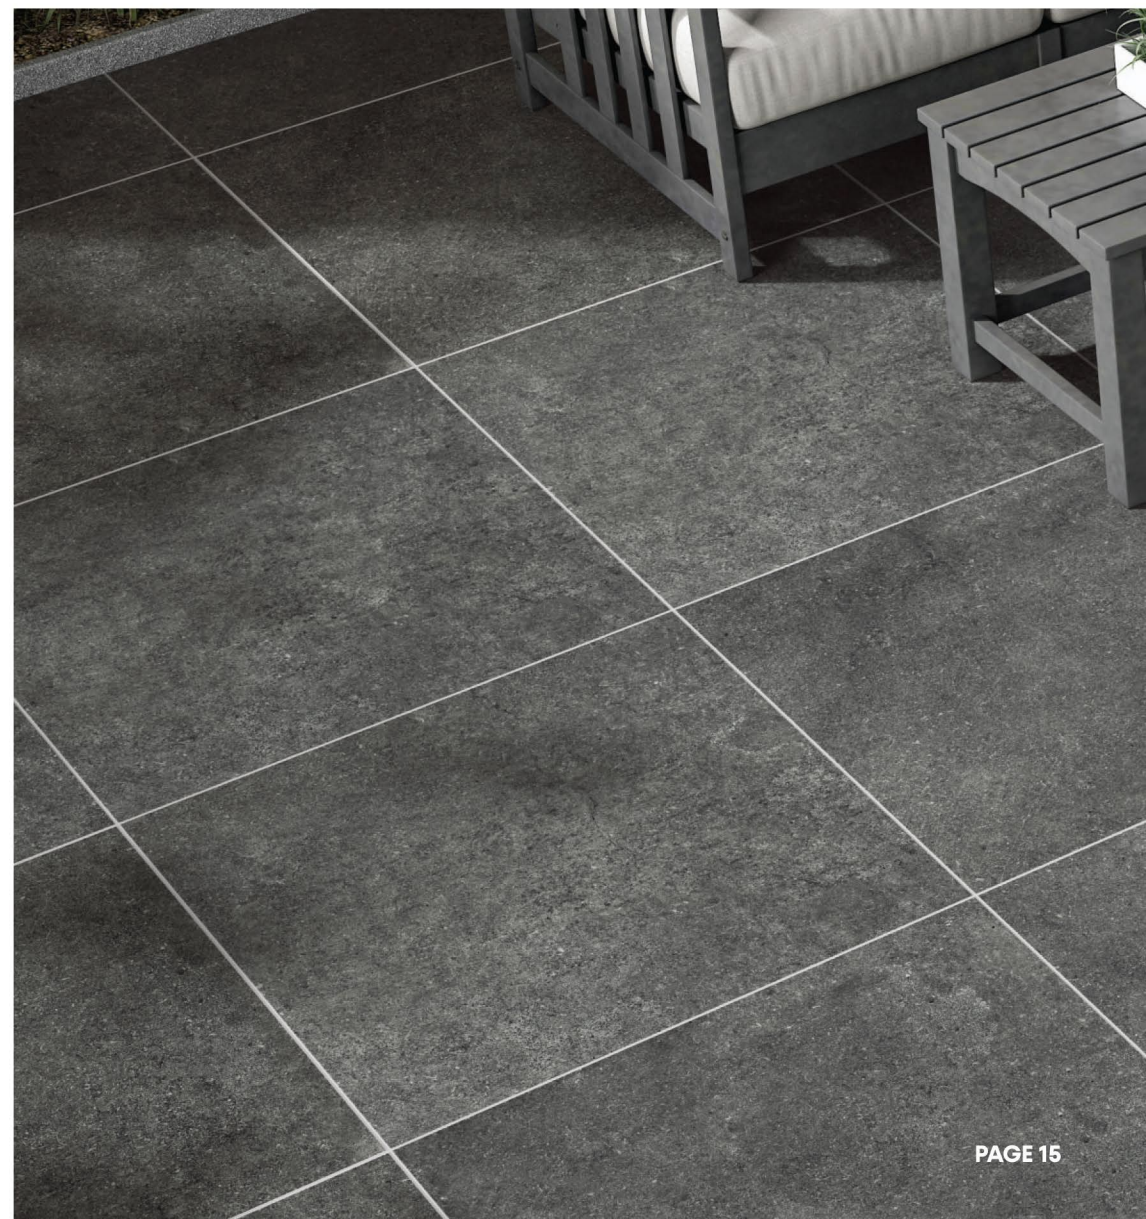

5
RANDOM

ARKOSE BLACK

**COLORBODY
R11 SURFACE**

600x600mm

Available Sizes

**600x1200mm
600x900mm**

20 mm **OUTDOOR
PORCELAIN**

11
RANDOM