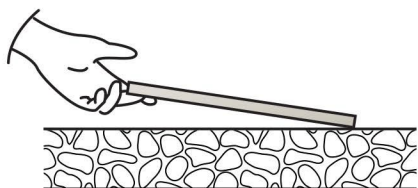

DRY LAYING ON GRASS

The surfaces of the collection can be perfectly laid on the grass of your garden areas, lawns, and more to create an amazing stepping way.

LAYING ON SCREED

The outdoor porcelain tiles can be fixed over screed to create a floor for high performance for use in exceptionally high-stress areas.

INSTALLATION ON GRASS COULD BE DONE IN TWO WAYS.

On Gravel Base

To install the surfaces on a gravel base in your grass area, place tiles to mark and check arrangement. Mark around the tiles and dig out the top layer of the grass. In the hollow space fill gravel and lay tiles firmly.

Direct

To install tiles on the grass directly, place tiles to mark and check arrangement. Mark around the tiles and remove them. Dig out the top layer of the grass and place tiles firmly in the hollow keeping proper distance between tiles.

HOW TO INSTALL ON SCREED WITH ADHESIVE

Dig up the soil and compact the ground over which tiles will be laid. Place a layer of crushed gravel as a base and thereafter place the tiles including optional steel mesh. Install the tile with the help of an exterior grade elastic adhesive leaving a gap of at least 5mm at every joint.