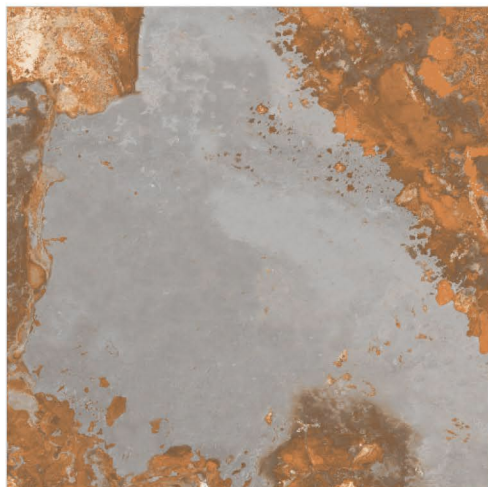

**COLORBODY
R11 SURFACE**

600x600mm

Available Sizes

**600x1200mm
600x900mm**

20 mm **OUTDOOR
PORCELAIN**

8
RANDOM

FABBRICANO
CERAMICHE

TURBO BROWN GREY