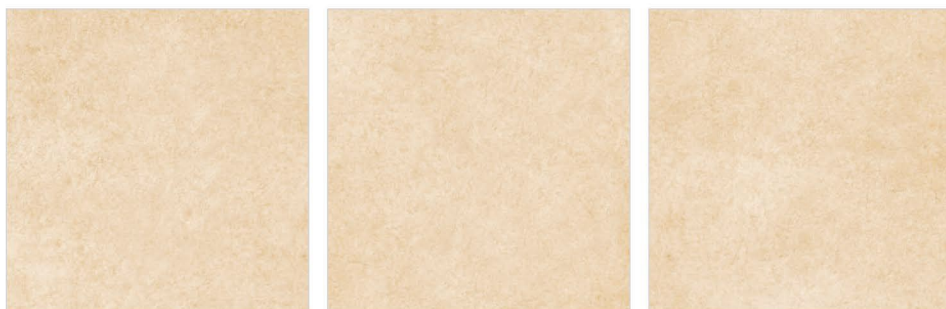

**COLORBODY
R11 SURFACE**

600x600mm

Available Sizes

600x1200mm

600x900mm

20 mm **OUTDOOR
PORCELAIN**

8
RANDOM

TWINKLE GREY